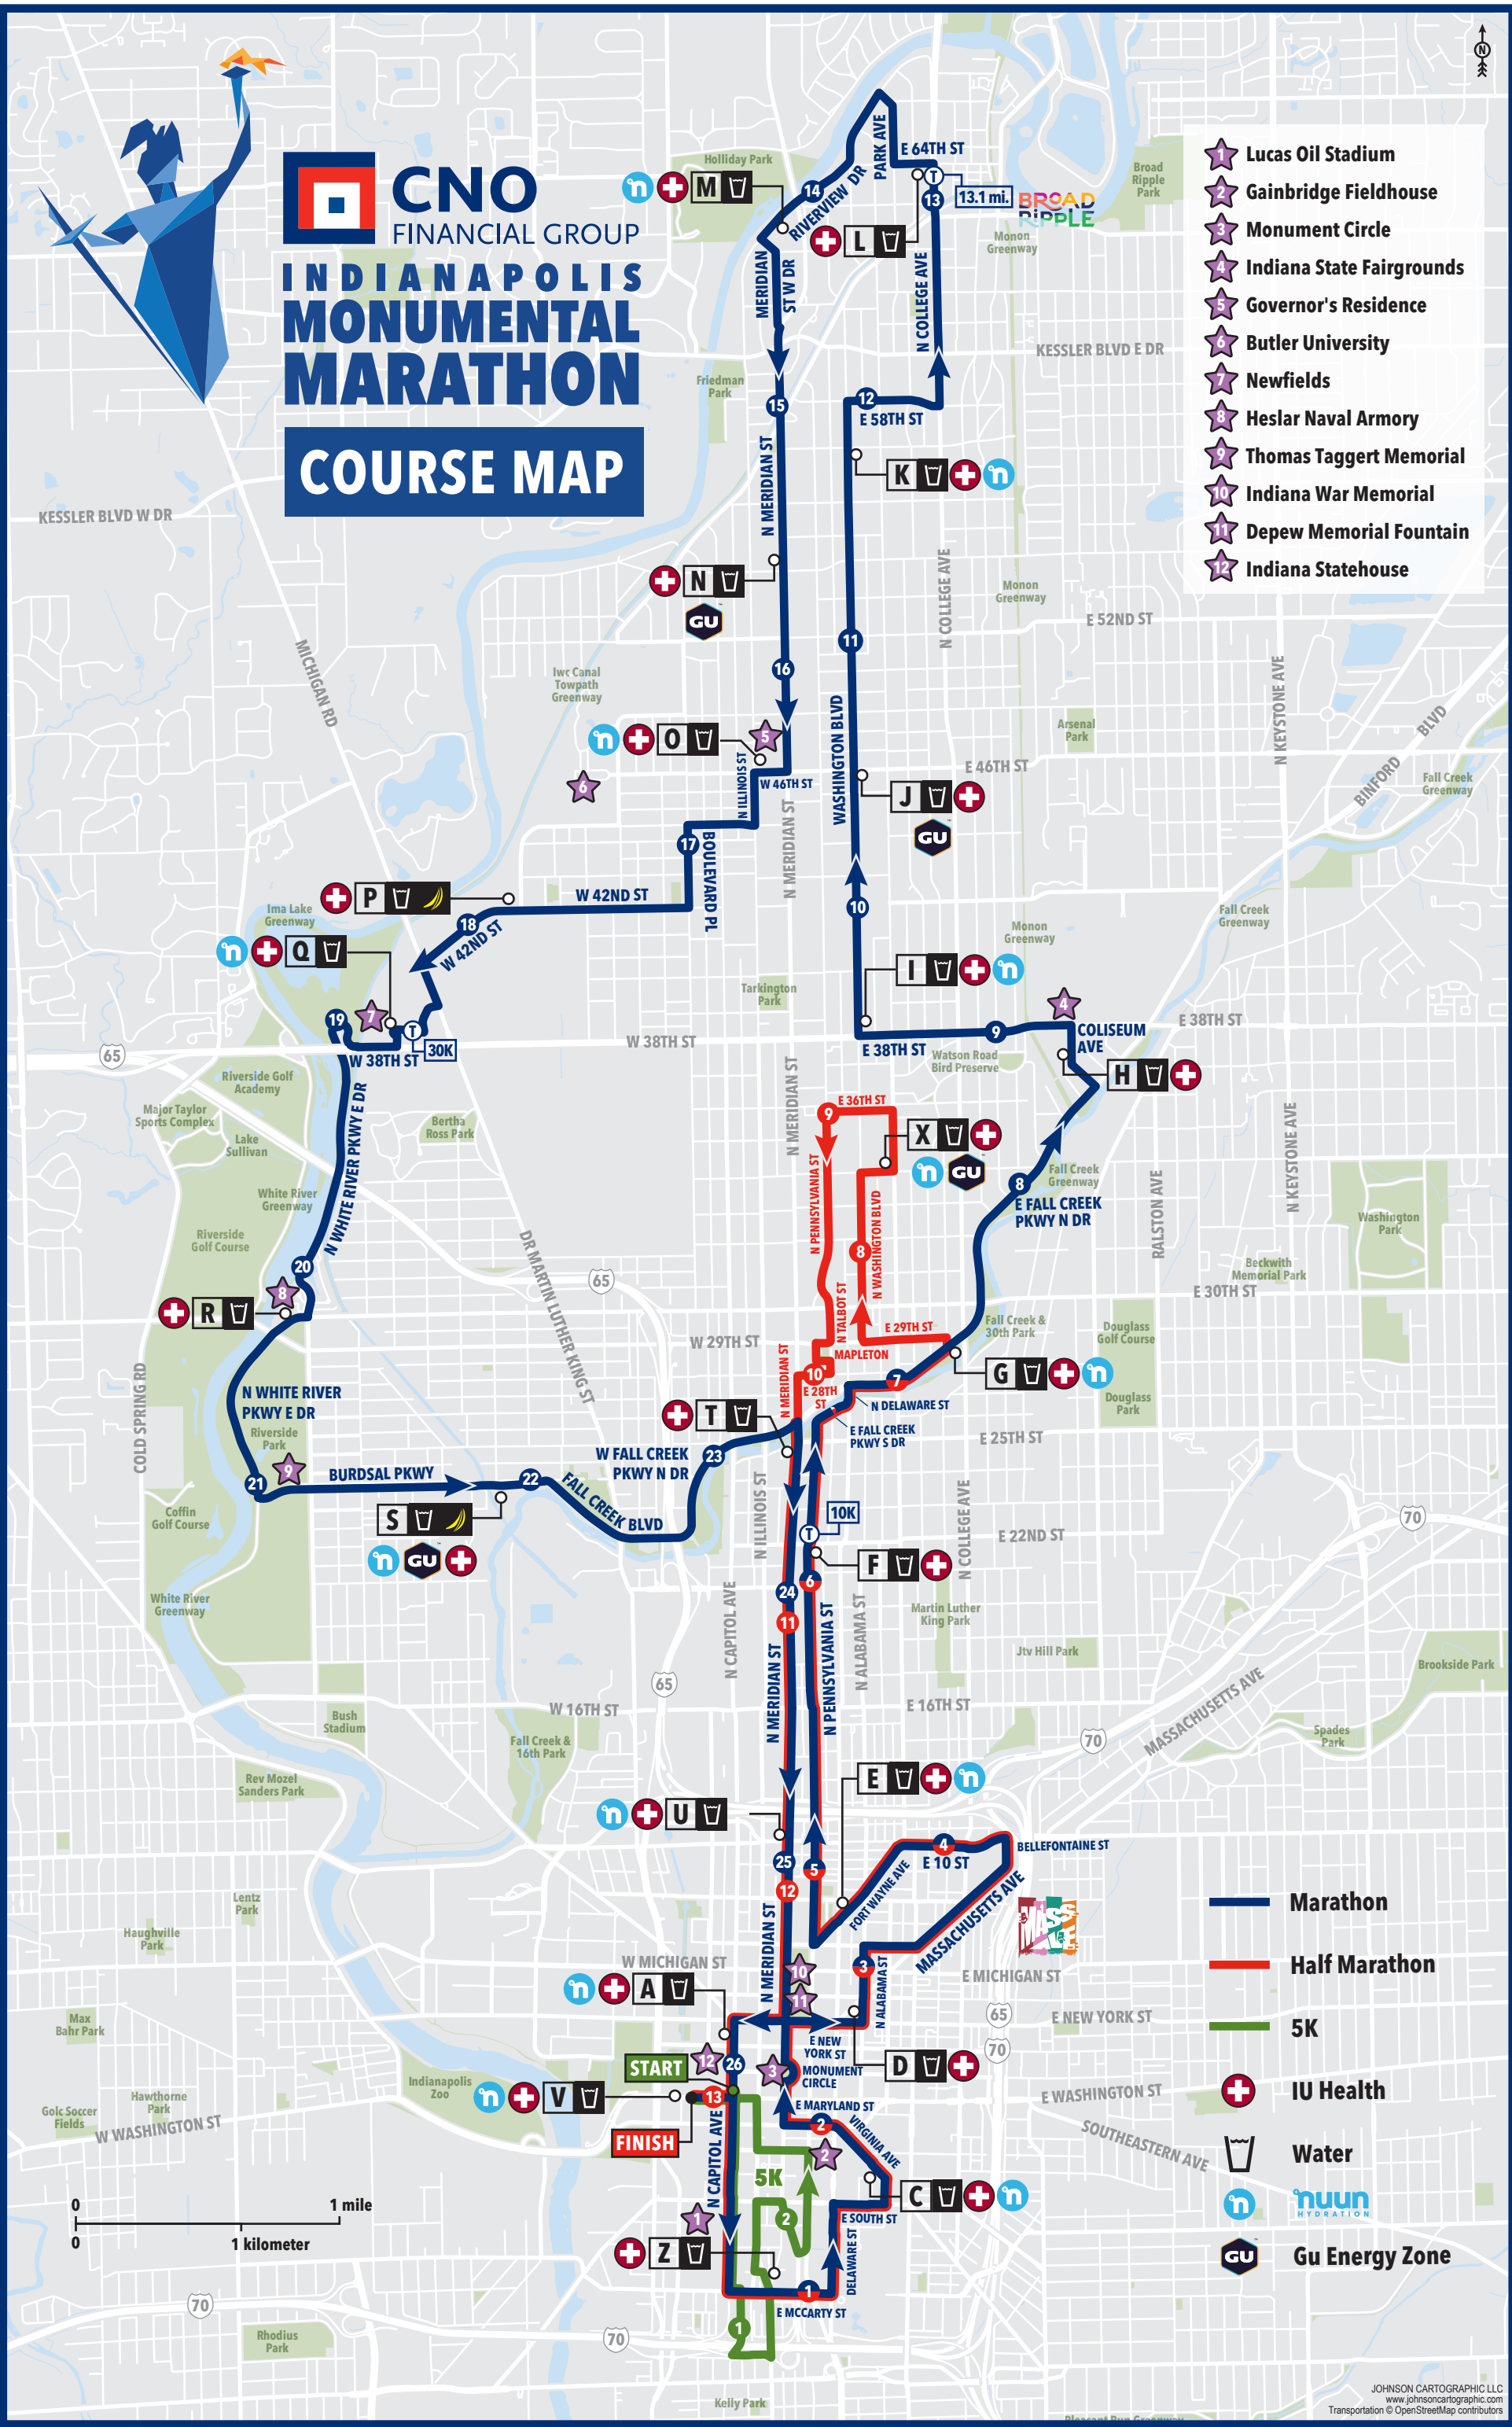

CNO FINANCIAL GROUP
INDIANAPOLIS MONUMENTAL MARATHON
COURSE MAP

- 1 Lucas Oil Stadium
- 2 Gainbridge Fieldhouse
- 3 Monument Circle
- 4 Indiana State Fairgrounds
- 5 Governor's Residence
- 6 Butler University
- 7 Newfields
- 8 Heslar Naval Armory
- 9 Thomas Taggart Memorial
- 10 Indiana War Memorial
- 11 Depew Memorial Fountain
- 12 Indiana Statehouse

- Marathon
- Half Marathon
- 5K
- IU Health
- Water
- nuun HYDRATION
- Gu Energy Zone