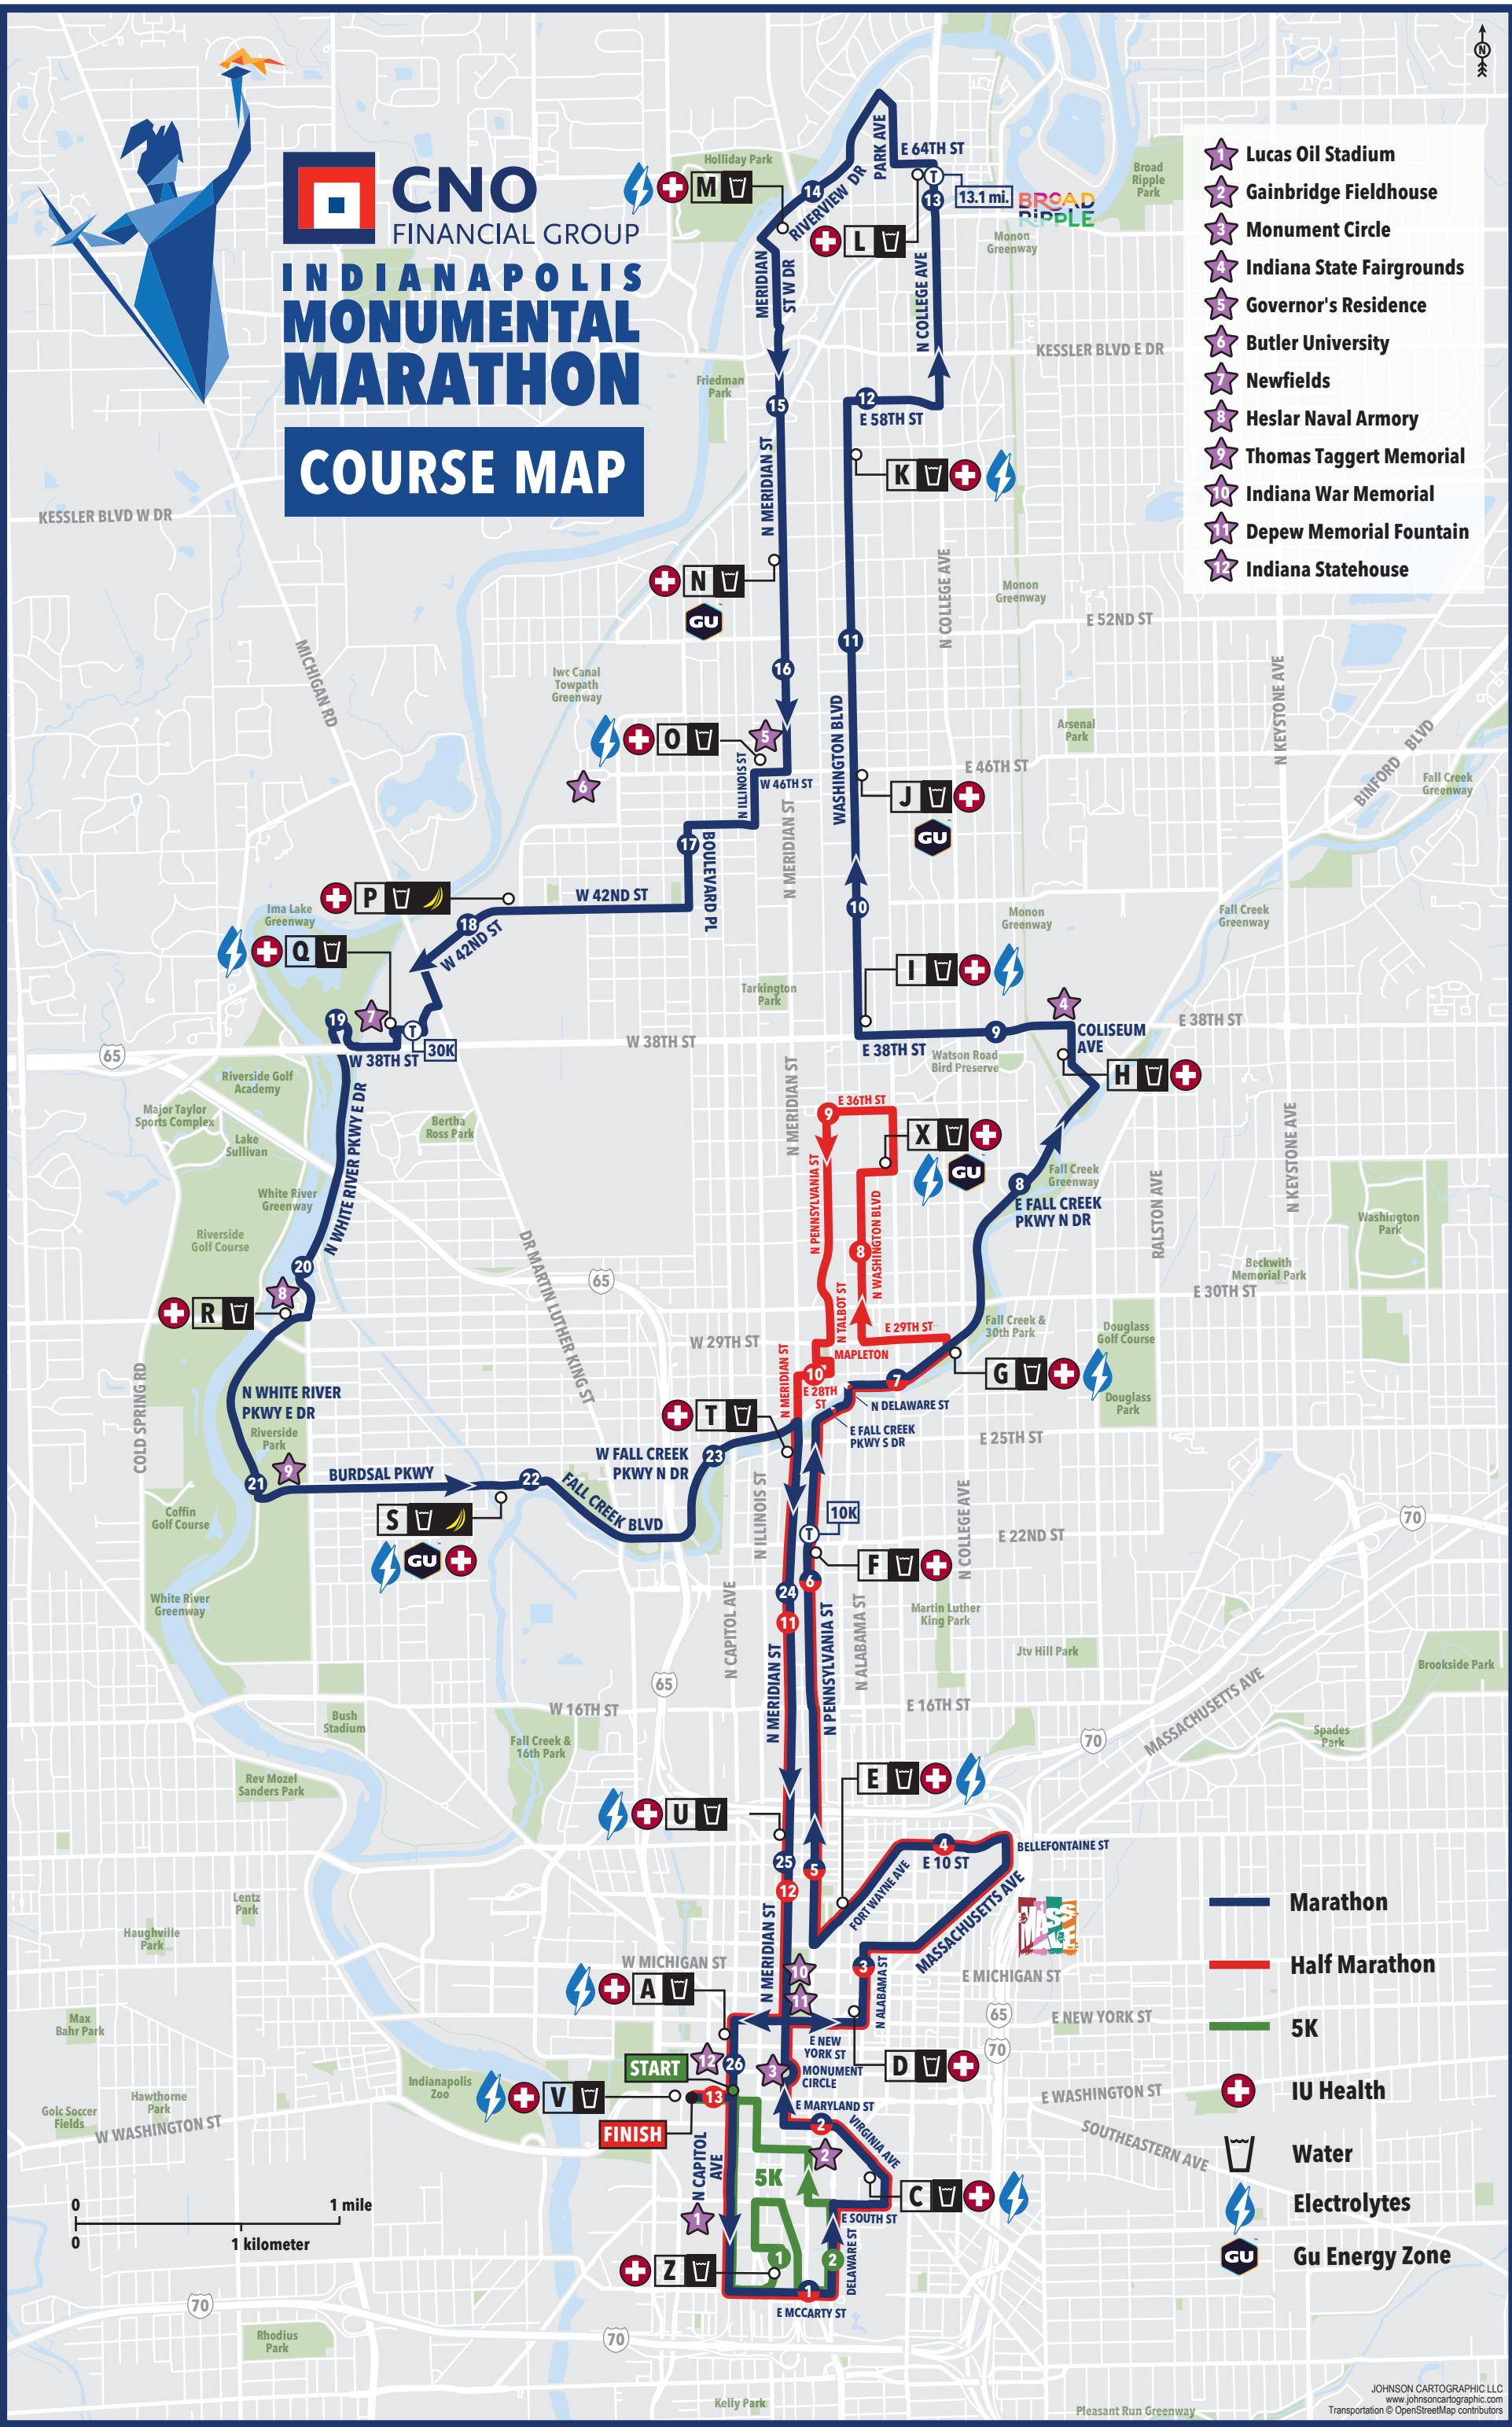

CNO FINANCIAL GROUP INDIANAPOLIS MONUMENTAL MARATHON COURSE MAP

- 1 Lucas Oil Stadium
- 2 Gainbridge Fieldhouse
- 3 Monument Circle
- 4 Indiana State Fairgrounds
- 5 Governor's Residence
- 6 Butler University
- 7 Newfields
- 8 Heslar Naval Armory
- 9 Thomas Taggart Memorial
- 10 Indiana War Memorial
- 11 Depew Memorial Fountain
- 12 Indiana Statehouse

- Marathon
- Half Marathon
- 5K
- IU Health
- Water
- Electrolytes
- Gu Energy Zone